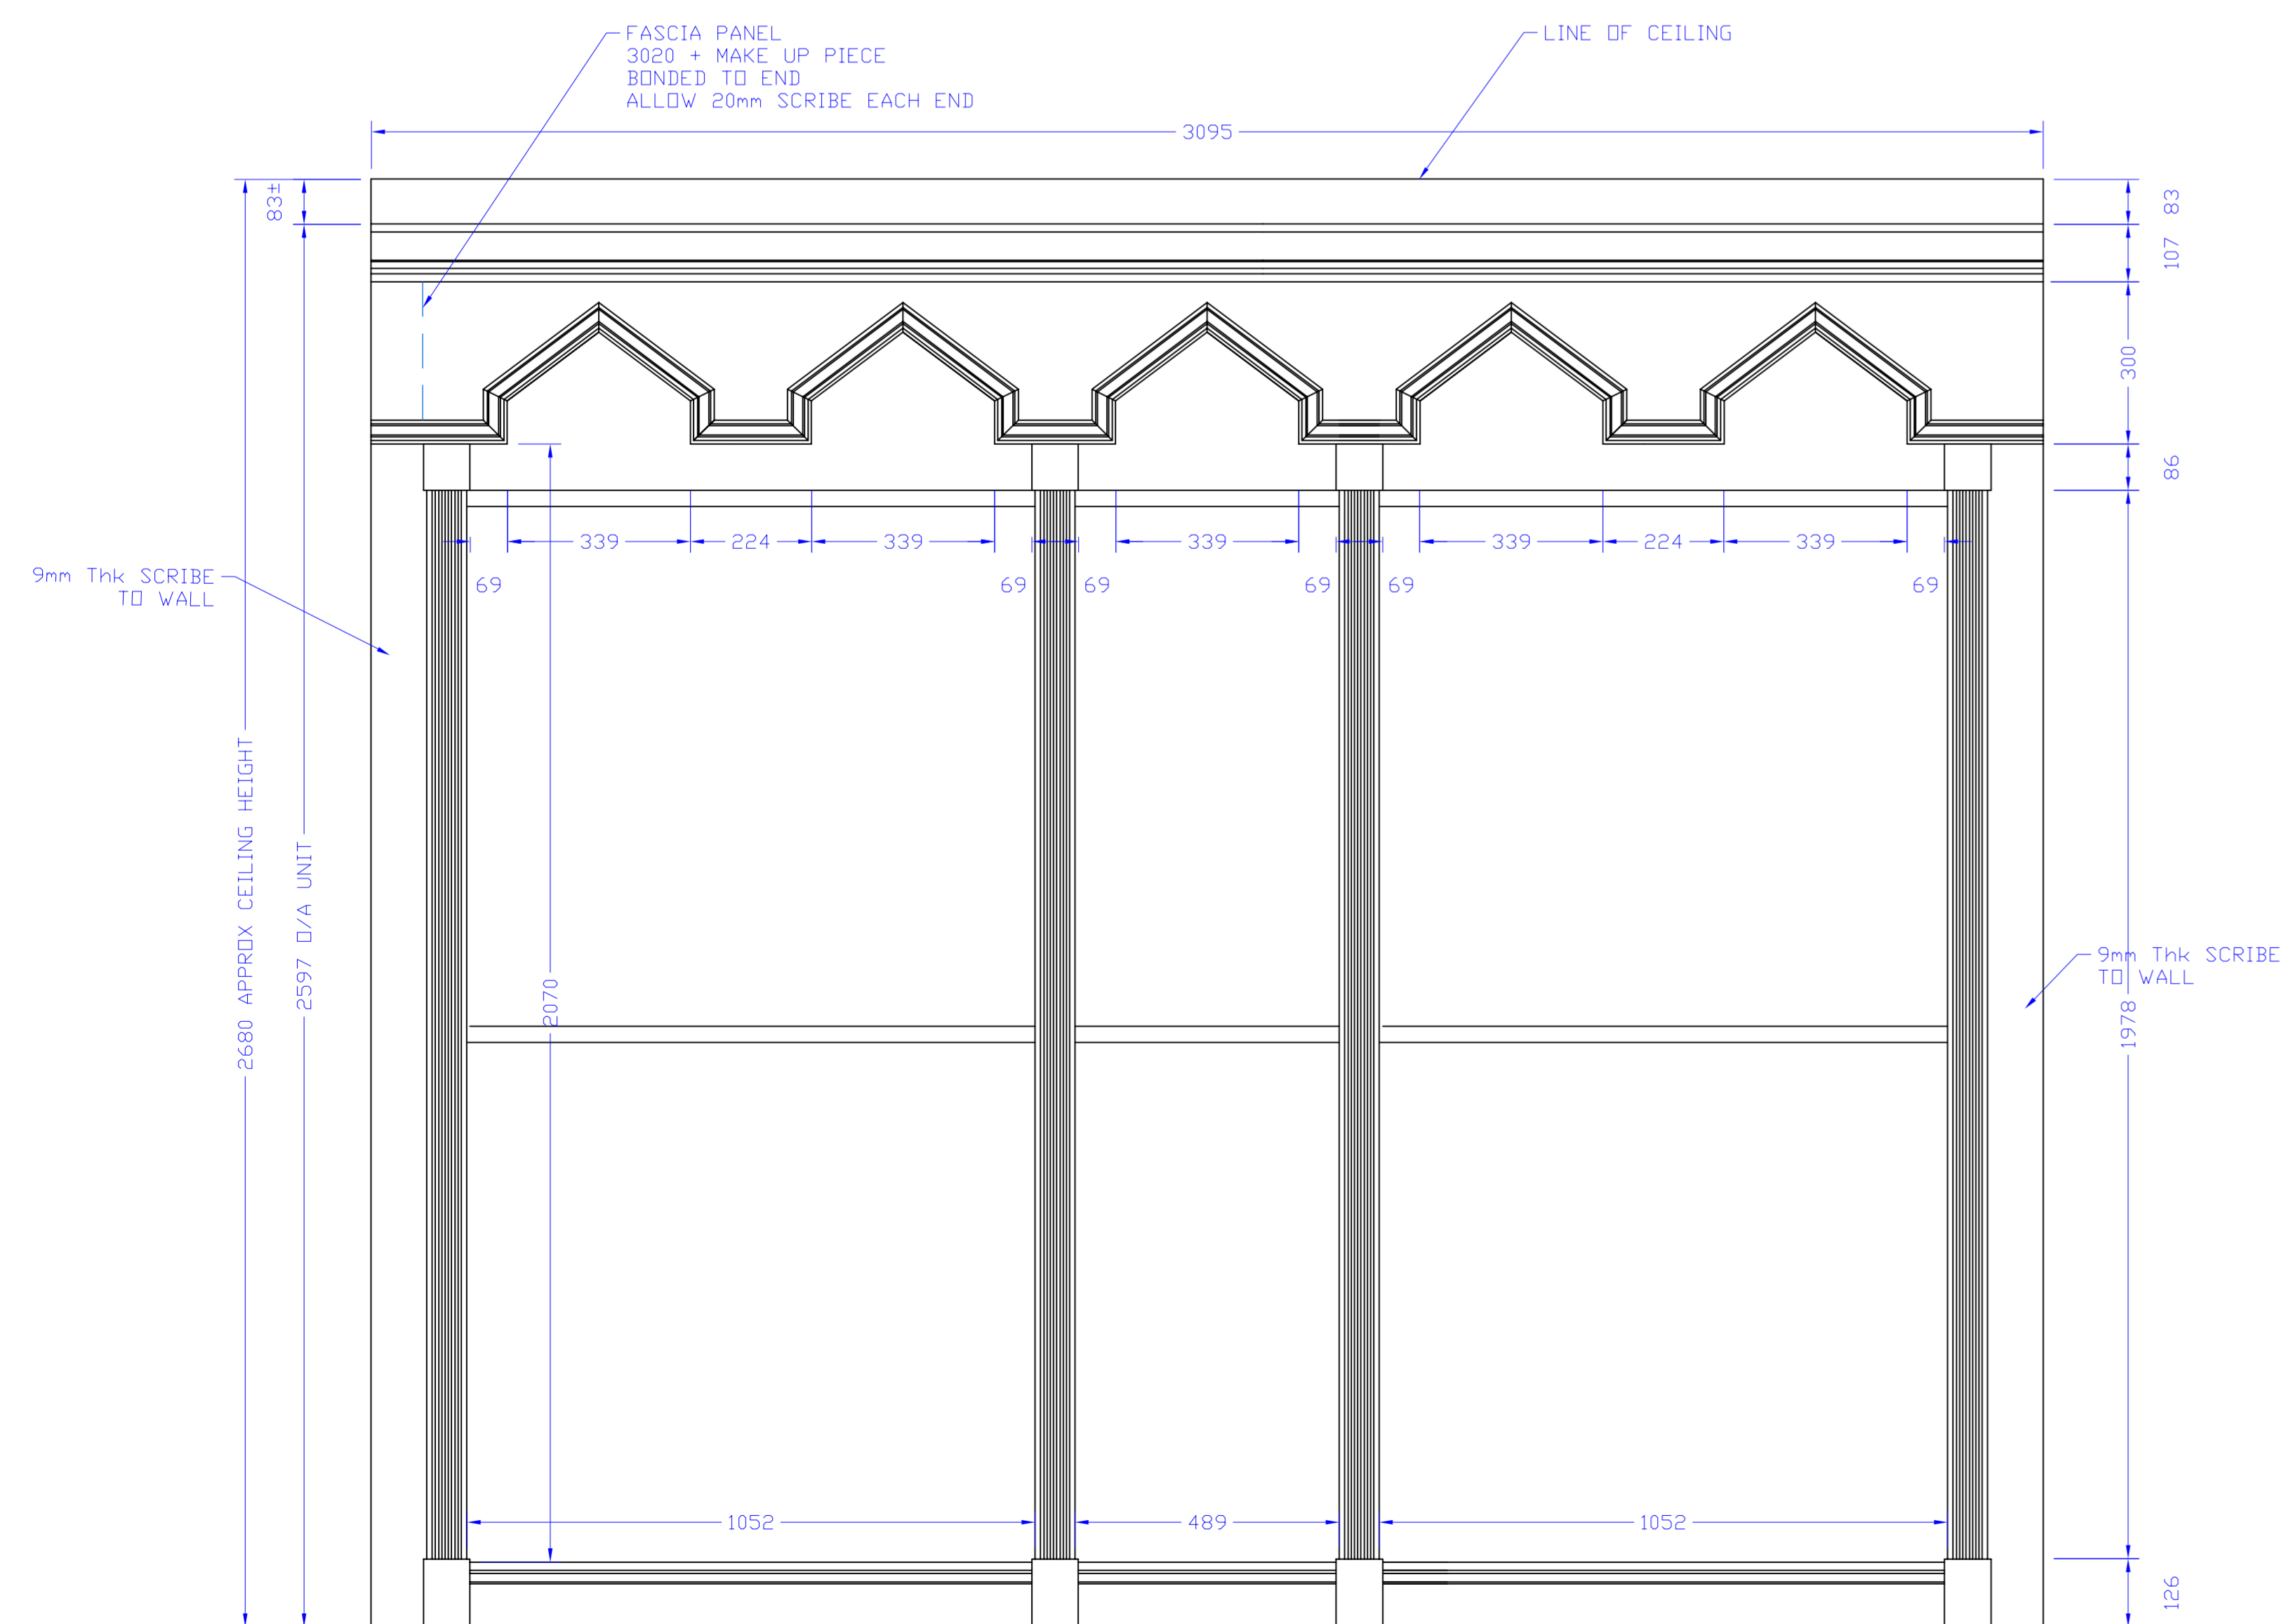

ELEVATION 'D'

ELEVATION 'F'

ELEVATION 'E'

ELEVATION OF SHOE UNIT

NOTES:-

DO NOT SCALE FROM THIS DRAWING.

REVISIONS

Location of file: E:\WorkDrawings\Little Cherubs

SETTING OUT Ltd
 KOOKABURRA
 STOKES ROAD
 TORQUAY, DEVON
 TQ1 4TN
 Tel: 01803 323479
 e-mail: sales@settingoutlimited.co.uk

CONTRACT
 LITTLE CHERUBS

DRAWING No.	Rev.	SCALE	DRAWN	M. WYATT
L-C-06	A	1:10 ON A4 PAPER	DATE	04/12/05

DRAWING TITLE
 1st FLOOR ELEVATIONS

DRAWING CHECKED BY

THIS DRAWING IS COPYRIGHT ©