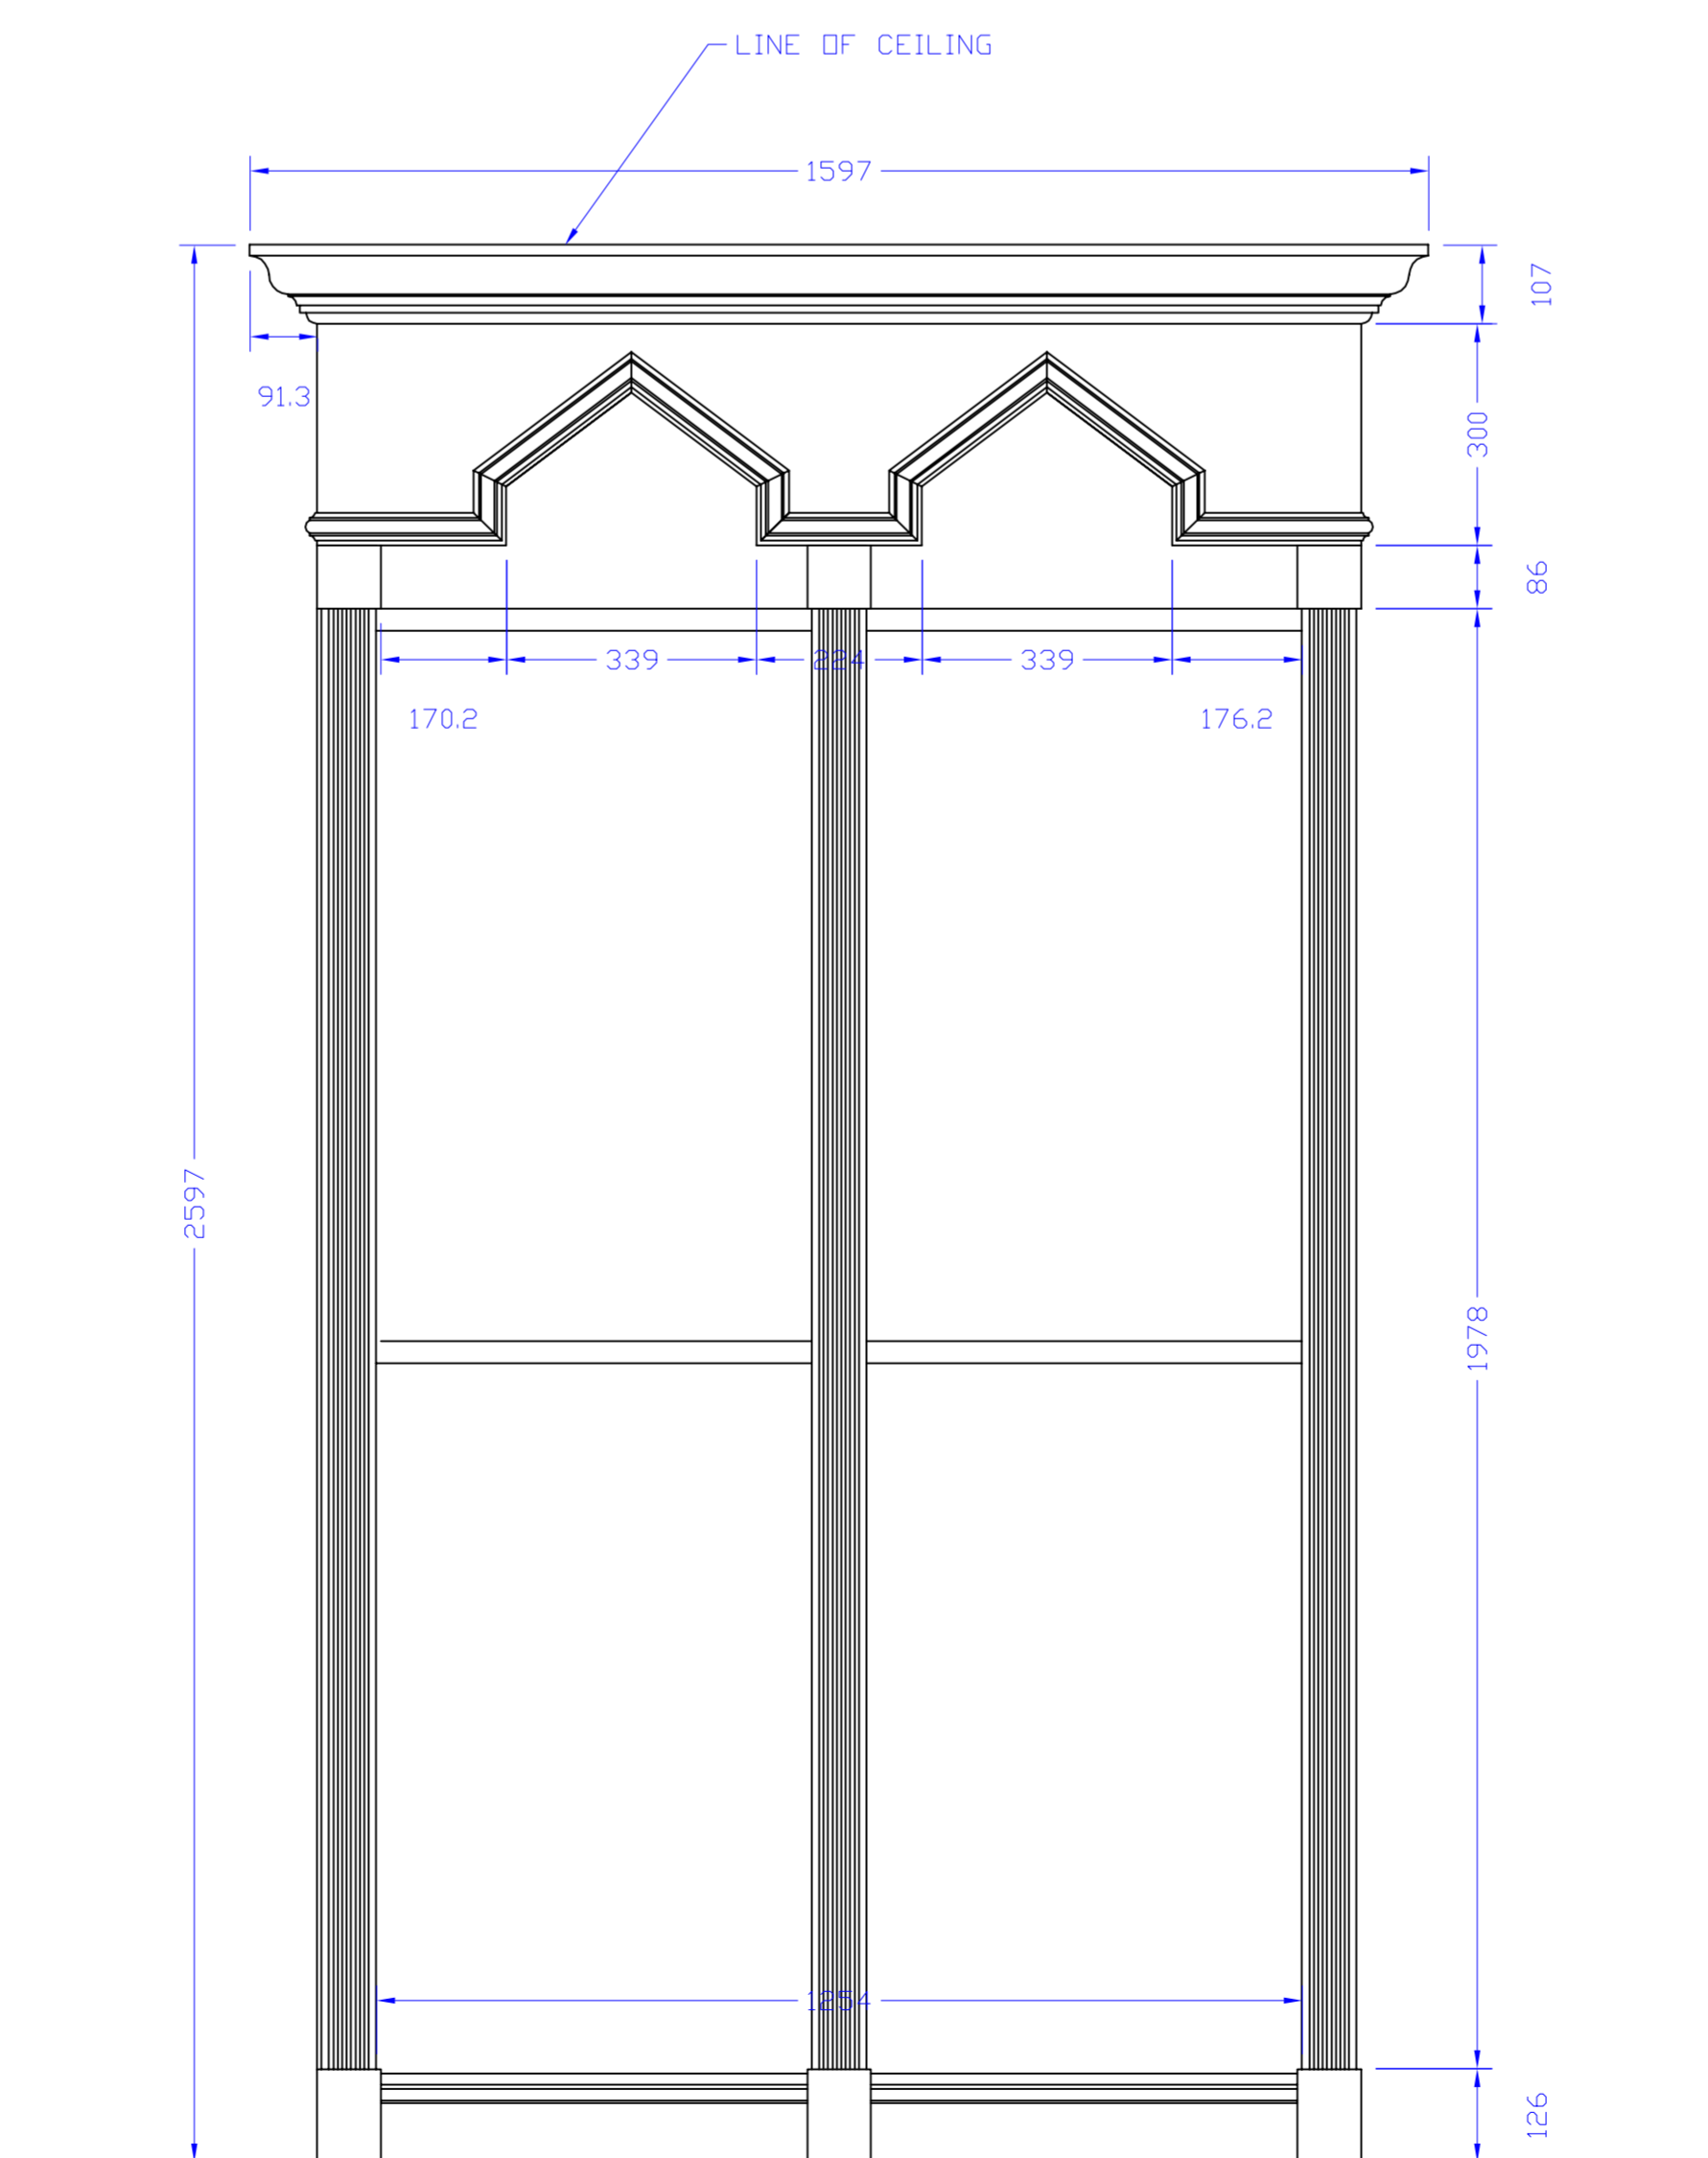

ELEVATION 'D'

ELEVATION 'F'

ELEVATION 'E'

ELEVATION OF SHOE UNIT

NOTES:-

DO NOT SCALE FROM THIS DRAWING.

REVISIONS

Location of file: E:\WorkDrawings\Little Cherubs

SETTING OUT Ltd
 KOOKABURRA
 STOKES ROAD
 TORQUAY, DEVON
 TQ1 4TN
 Tel: 01803 323479
 e-mail: sales@settingoutlimited.co.uk

CONTRACT
 LITTLE CHERUBS

DRAWING No.	Rev.	SCALE	DRAWN	M. WYATT
L-C-06	A	1:10 ON A4 PAPER	DATE	04/12/05