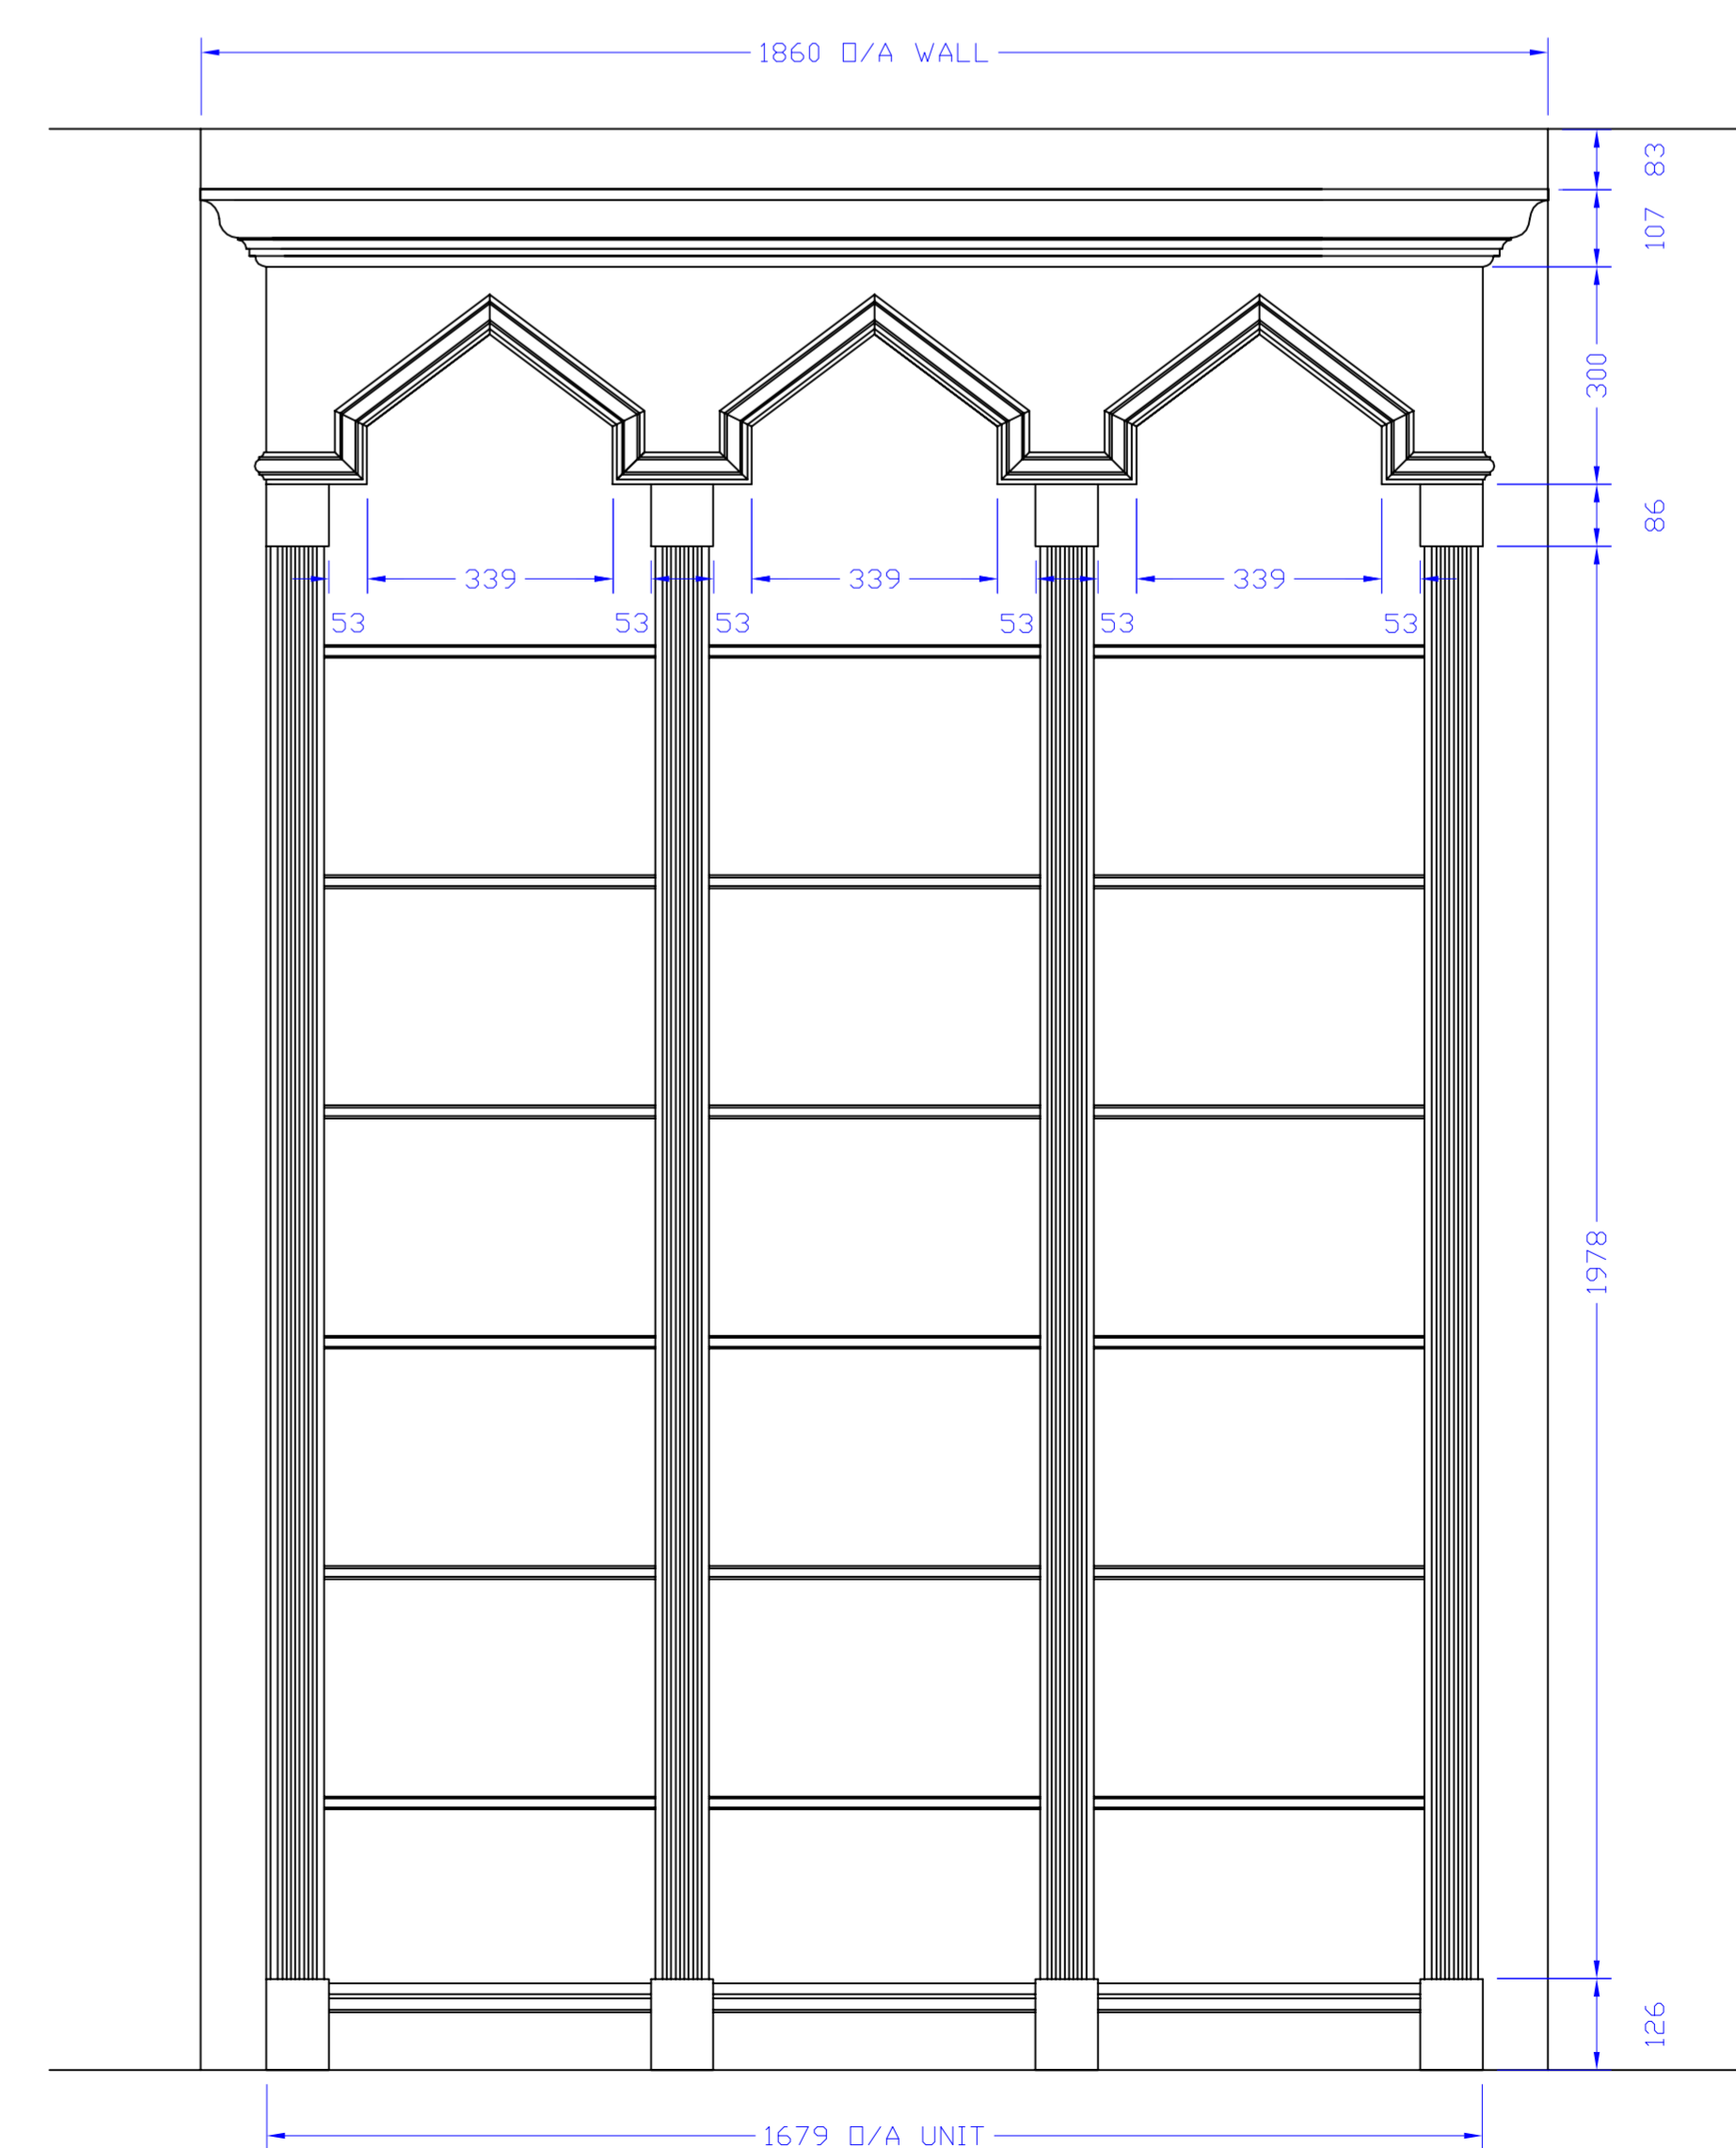

ELEVATION 'D'

ELEVATION 'F'

ELEVATION 'E'

ELEVATION OF SHOE UNIT

NOTES:-

DO NOT SCALE FROM THIS DRAWING.

REVISIONS

Location of file: E:\WorkDrawings\Little Cherubs

SETTING OUT Ltd
 KOOKABURRA
 STOKES ROAD
 TORQUAY, DEVON
 TQ1 4TN
 Tel: 01803 323479
 e-mail: sales@settingoutlimited.co.uk

CONTRACT
 LITTLE CHERUBS

DRAWING No.	Rev.	SCALE	DRAWN	M. WYATT
L-C-06	A	1:10 ON A4 PAPER	DATE	04/12/05